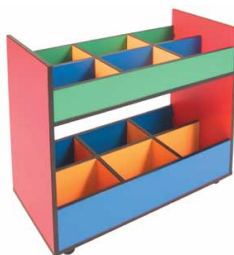

FLOWER
(sold as two halves)

OCTAGON

ROUND

Also Available

Lazy Susan

KINDY TABLES

Available in 2 Heights 495mm & 560mm

LOCKERS

Custom Built

LOCKERS

Open Lockers
Available

STORAGE

KINDY ART MOBILE TABLE & A STAND

490H X 1200W X 580D

TEACHERS PET

1440H X 800W X 500D